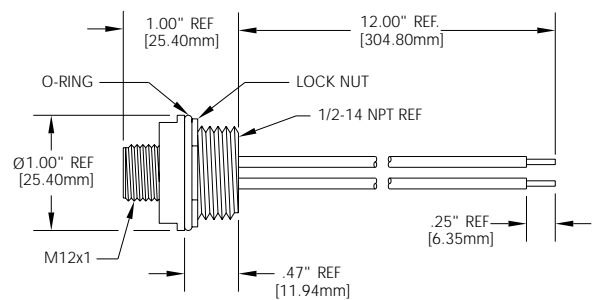

# Specifications

**MECHANICAL**

SHELL: NICKEL-PLATED BRASS  
 INSERT: NYLON 6/6  
 O-RING: NITRILE RUBBER  
 CONDUCTOR: #22 AWG WITH PVC INSULATION  
 OVER 26 X #36 COPPER STRANDING,  
 300V, UL STYLE 1061, CSA AWM SR

## RECEPTACLE DIMENSIONS

FEMALE RECEPTACLE WITH INTERNAL THREADS AND 1/4" - 18NPT THREADS

TYPICAL KNOCKOUT

FEMALE FACE VIEW

3P

4P

5P

FIG 1

MALE RECEPTACLE WITH EXTERNAL THREADS AND 1/2" - 14NPT THREADS

TYPICAL KNOCKOUT

FIG 2