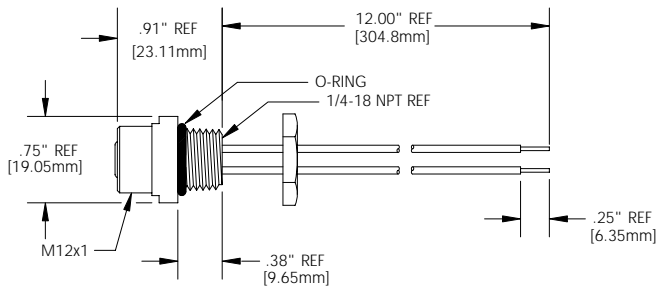

# Specifications

**MECHANICAL**

SHELL: NICKEL-PLATED BRASS  
 INSERT: NYLON 6/6  
 O-RING: NITRILE RUBBER  
 CONDUCTOR: #22 AWG WITH PVC INSULATION  
 OVER 26 X #36 COPPER STRANDING,  
 300V, UL STYLE 1061, CSA AWM SR

## RECEPTACLE DIMENSIONS

FEMALE RECEPTACLE WITH INTERNAL THREADS AND 1/4" - 18NPT THREADS

TYPICAL KNOCKOUT

FEMALE FACE VIEW

3P

4P

5P

FIG 1