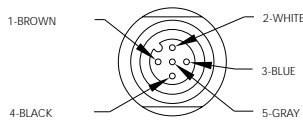

## RECEPTACLE DIMENSIONS

FEMALE RECEPTACLE WITH INTERNAL THREADS AND 1/4" - 18NPT THREADS

TYPICAL KNOCKOUT

FEMALE FACE VIEW

3P

4P

5P

FIG 1