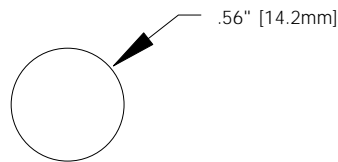

## RECEPTACLE DIMENSIONS

FEMALE RECEPTACLE WITH INTERNAL THREADS AND 1/4" - 18NPT THREADS

TYPICAL KNOCKOUT

FEMALE FACE VIEW

3P

4P

5P

FIG 1