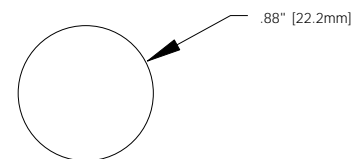

TYPICAL KNOCKOUT

FIG 2