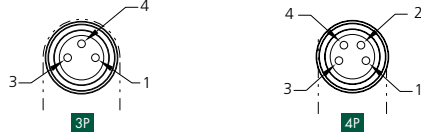

## CABLE DIMENSIONS

FEMALE STRAIGHT

FIG 1

FEMALE 90°

FIG 2

FEMALE CONNECTORS - FACE VIEWS

MALE STRAIGHT

FIG 3

FEMALE STRAIGHT/MALE STRAIGHT

FIG 4

90° FEMALE/MALE STRAIGHT

FIG 5

MALE CONNECTORS - FACE VIEWS

- MECHANICAL**  
 CONNECTOR FACE: PBT  
 MOLDED BODY MATERIAL: TPE  
 CABLE: YELLOW, PVC CABLE JACKET, #24 AWG OVER 19 X #36 COPPER STRANDING, UL STYLE 2661  
 OPTION: YELLOW, HIGH-FLEX PUR CABLE JACKET, #24 AWG OVER 128 X #44 STRANDING, UL STYLE 20233
- OUTSIDE DIAMETER: PVC PUR  
 3/C 0.17" (4.3mm) 0.18" (4.6mm)  
 4/C 0.18" (4.6mm) 0.18" (4.6mm)
- ELECTRICAL**  
 VOLTAGE RATING: 60V AC / 75V DC  
 AMPERAGE: 3P - 4A  
 4P - 4A
- ENVIRONMENTAL**  
 PROTECTION: NEMA 4, IP 65  
 AMBIENT OPERATING TEMP: -4° TO 221°F (-20° TO 105°C) - PVC  
 -4° TO 176°F (-20° TO 80°C) - PUR
- CERTIFICATION**  
 UL: UL RECOGNIZED, FILE NO. E152210