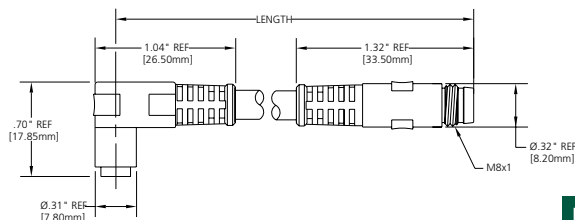

## CABLE DIMENSIONS

FEMALE STRAIGHT

FIG 1

FEMALE 90°

FIG 2

FEMALE CONNECTORS - FACE VIEWS

MALE STRAIGHT

FIG 3

FEMALE STRAIGHT/MALE STRAIGHT

FIG 4

90° FEMALE/MALE STRAIGHT

FIG 5

MALE CONNECTORS - FACE VIEWS

- MECHANICAL**  
 CONNECTOR FACE: PBT  
 MOLDED BODY MATERIAL: TPE  
 CABLE: YELLOW, PVC CABLE JACKET, #24 AWG OVER 19 X #36 COPPER STRANDING, UL STYLE 2661  
 OPTION: YELLOW, HIGH-FLEX PUR CABLE JACKET, #24 AWG OVER 128 X #44 STRANDING, UL STYLE 20233
- OUTSIDE DIAMETER: PVC PUR  
 3/C 0.17" (4.3mm) 0.18" (4.6mm)  
 4/C 0.18" (4.6mm) 0.18" (4.6mm)
- ELECTRICAL**  
 VOLTAGE RATING: 60V AC / 75V DC  
 AMPERAGE: 3P - 4A  
 4P - 4A
- ENVIRONMENTAL**  
 PROTECTION: NEMA 4, IP 65  
 AMBIENT OPERATING TEMP: -4° TO 221°F (-20° TO 105°C) - PVC  
 -4° TO 176°F (-20° TO 80°C) - PUR
- CERTIFICATION**  
 UL: UL RECOGNIZED, FILE NO. E152210

## RECEPTACLE DIMENSIONS

MALE RECEPTACLE  
 (ACCOMMODATES THREADED AND SNAP FEMALE CORDSETS)

SEE PAGE 176 FOR  
 ADDITIONAL  
 RECEPTACLES

MALE FACE VIEW

FIG 6