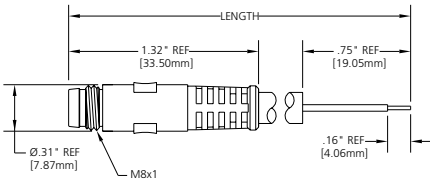

## CABLE DIMENSIONS

FEMALE STRAIGHT

FIG 1

FEMALE 90°

FIG 2

FEMALE CONNECTORS - FACE VIEWS

MALE STRAIGHT

FIG 3

FEMALE STRAIGHT/MALE STRAIGHT

FIG 4

90° FEMALE/MALE STRAIGHT

FIG 5

MALE CONNECTORS - FACE VIEWS

- MECHANICAL**  
 CONNECTOR FACE: PBT  
 MOLDED BODY MATERIAL: TPE  
 CABLE: YELLOW, PVC CABLE JACKET, #24 AWG OVER 19 X #36 COPPER STRANDING, UL STYLE 2661  
 OPTION: YELLOW, HIGH-FLEX PUR CABLE JACKET, #24 AWG OVER 128 X #44 STRANDING, UL STYLE 20233
- OUTSIDE DIAMETER: PVC PUR  
 3/C 0.17" (4.3mm) 0.18" (4.6mm)  
 4/C 0.18" (4.6mm) 0.18" (4.6mm)
- ELECTRICAL**  
 VOLTAGE RATING: 60V AC / 75V DC  
 AMPERAGE: 3P - 4A  
 4P - 4A
- ENVIRONMENTAL**  
 PROTECTION: NEMA 4, IP 65  
 AMBIENT OPERATING TEMP: -4° TO 221°F (-20° TO 105°C) - PVC  
 -4° TO 176°F (-20° TO 80°C) - PUR
- CERTIFICATION**  
 UL: UL RECOGNIZED, FILE NO. E152210