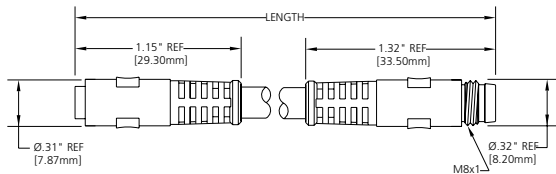

## CABLE DIMENSIONS

FEMALE STRAIGHT

FIG 1

FEMALE 90°

FIG 2

FEMALE CONNECTORS - FACE VIEWS

MALE STRAIGHT

FIG 3

FEMALE STRAIGHT/MALE STRAIGHT

FIG 4

90° FEMALE/MALE STRAIGHT

FIG 5

MALE CONNECTORS - FACE VIEWS

- MECHANICAL**  
 CONNECTOR FACE: PBT  
 MOLDED BODY MATERIAL: TPE  
 CABLE: YELLOW, PVC CABLE JACKET, #24 AWG OVER 19 X #36 COPPER STRANDING, UL STYLE 2661  
 OPTION: YELLOW, HIGH-FLEX PUR CABLE JACKET, #24 AWG OVER 128 X #44 STRANDING, UL STYLE 20233
- OUTSIDE DIAMETER: PVC PUR  
 3/C 0.17" (4.3mm) 0.18" (4.6mm)  
 4/C 0.18" (4.6mm) 0.18" (4.6mm)
- ELECTRICAL**  
 VOLTAGE RATING: 60V AC / 75V DC  
 AMPERAGE: 3P - 4A  
 4P - 4A
- ENVIRONMENTAL**  
 PROTECTION: NEMA 4, IP 65  
 AMBIENT OPERATING TEMP: -4° TO 221°F (-20° TO 105°C) - PVC  
 -4° TO 176°F (-20° TO 80°C) - PUR
- CERTIFICATION**  
 UL: UL RECOGNIZED, FILE NO. E152210

## RECEPTACLE DIMENSIONS

MALE RECEPTACLE  
 (ACCOMMODATES THREADED AND SNAP FEMALE CORDSETS)

SEE PAGE 176 FOR  
 ADDITIONAL  
 RECEPTACLES

MALE FACE VIEW

FIG 6