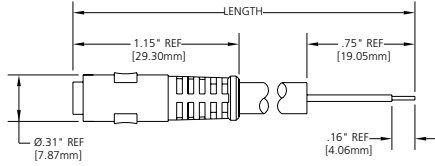

## CABLE DIMENSIONS

FEMALE STRAIGHT

FIG 1

FEMALE 90°

FIG 2

FEMALE CONNECTORS - FACE VIEWS

MALE STRAIGHT

FIG 3

FEMALE STRAIGHT/MALE STRAIGHT

FIG 4

90° FEMALE/MALE STRAIGHT

FIG 5

MALE CONNECTORS - FACE VIEWS

- MECHANICAL**  
 CONNECTOR FACE: PBT  
 MOLDED BODY MATERIAL: TPE  
 CABLE: YELLOW, PVC CABLE JACKET, #24 AWG OVER 19 X #36 COPPER STRANDING, UL STYLE 2661  
 OPTION: YELLOW, HIGH-FLEX PUR CABLE JACKET, #24 AWG OVER 128 X #44 STRANDING, UL STYLE 20233
- OUTSIDE DIAMETER: PVC PUR  
 3/C 0.17" (4.3mm) 0.18" (4.6mm)  
 4/C 0.18" (4.6mm) 0.18" (4.6mm)
- ELECTRICAL**  
 VOLTAGE RATING: 60V AC / 75V DC  
 AMPERAGE: 3P - 4A  
 4P - 4A
- ENVIRONMENTAL**  
 PROTECTION: NEMA 4, IP 65  
 AMBIENT OPERATING TEMP: -4° TO 221°F (-20° TO 105°C) - PVC  
 -4° TO 176°F (-20° TO 80°C) - PUR
- CERTIFICATION**  
 UL: UL RECOGNIZED, FILE NO. E152210