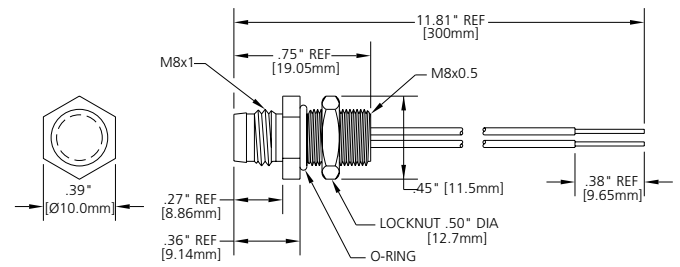

## CABLE DIMENSIONS

FEMALE STRAIGHT

FIG 1

FEMALE 90°

FIG 2

FEMALE CONNECTORS - FACE VIEWS

MALE STRAIGHT

FIG 3

FEMALE STRAIGHT/MALE STRAIGHT

FIG 4

90° FEMALE/MALE STRAIGHT

FIG 5

MALE CONNECTORS - FACE VIEWS

- MECHANICAL**  
 CONNECTOR FACE: PBT  
 MOLDED BODY MATERIAL: TPE  
 CABLE: YELLOW, PVC CABLE JACKET, #24 AWG OVER 19 X #36 COPPER STRANDING, UL STYLE 2661  
 OPTION: YELLOW, HIGH-FLEX PUR CABLE JACKET, #24 AWG OVER 128 X #44 STRANDING, UL STYLE 20233
- OUTSIDE DIAMETER: PVC PUR  
 3/C 0.17" (4.3mm) 0.18" (4.6mm)  
 4/C 0.18" (4.6mm) 0.18" (4.6mm)
- ELECTRICAL**  
 VOLTAGE RATING: 60V AC / 75V DC  
 AMPERAGE: 3P - 4A  
 4P - 4A
- ENVIRONMENTAL**  
 PROTECTION: NEMA 4, IP 65  
 AMBIENT OPERATING TEMP: -4° TO 221°F (-20° TO 105°C) - PVC  
 -4° TO 176°F (-20° TO 80°C) - PUR
- CERTIFICATION**  
 UL: UL RECOGNIZED, FILE NO. E152210

## RECEPTACLE DIMENSIONS

MALE RECEPTACLE  
 (ACCOMMODATES THREADED AND SNAP FEMALE CORDSETS)

SEE PAGE 176 FOR  
 ADDITIONAL  
 RECEPTACLES

MALE FACE VIEW

FIG 6