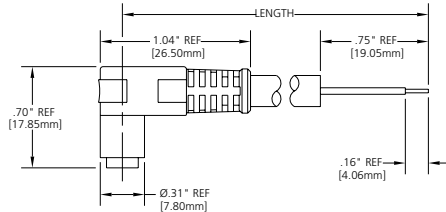

## CABLE DIMENSIONS

FEMALE STRAIGHT

FIG 1

FEMALE 90°

FIG 2

FEMALE CONNECTORS - FACE VIEWS

MALE STRAIGHT

FIG 3

FEMALE STRAIGHT/MALE STRAIGHT

FIG 4

90° FEMALE/MALE STRAIGHT

FIG 5

MALE CONNECTORS - FACE VIEWS

- MECHANICAL**  
 CONNECTOR FACE: PBT  
 MOLDED BODY MATERIAL: TPE  
 CABLE: YELLOW, PVC CABLE JACKET, #24 AWG OVER 19 X #36 COPPER STRANDING, UL STYLE 2661  
 OPTION: YELLOW, HIGH-FLEX PUR CABLE JACKET, #24 AWG OVER 128 X #44 STRANDING, UL STYLE 20233
- OUTSIDE DIAMETER: PVC PUR  
 3/C 0.17" (4.3mm) 0.18" (4.6mm)  
 4/C 0.18" (4.6mm) 0.18" (4.6mm)
- ELECTRICAL**  
 VOLTAGE RATING: 60V AC / 75V DC  
 AMPERAGE: 3P - 4A  
 4P - 4A
- ENVIRONMENTAL**  
 PROTECTION: NEMA 4, IP 65  
 AMBIENT OPERATING TEMP: -4° TO 221°F (-20° TO 105°C) - PVC  
 -4° TO 176°F (-20° TO 80°C) - PUR
- CERTIFICATION**  
 UL: UL RECOGNIZED, FILE NO. E152210