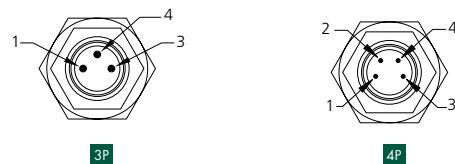

## CABLE DIMENSIONS

FEMALE STRAIGHT

FIG 1

FEMALE 90°

FIG 2

FEMALE CONNECTORS - FACE VIEWS

MALE STRAIGHT

FIG 3

FEMALE STRAIGHT/MALE STRAIGHT

FIG 4

90° FEMALE/MALE STRAIGHT

FIG 5

MALE CONNECTORS - FACE VIEWS

- MECHANICAL**  
 CONNECTOR FACE: PBT  
 MOLDED BODY MATERIAL: TPE  
 CABLE: YELLOW, PVC CABLE JACKET, #24 AWG OVER 19 X #36 COPPER STRANDING, UL STYLE 2661  
 OPTION: YELLOW, HIGH-FLEX PUR CABLE JACKET, #24 AWG OVER 128 X #44 STRANDING, UL STYLE 20233
- OUTSIDE DIAMETER: PVC PUR  
 3/C 0.17" (4.3mm) 0.18" (4.6mm)  
 4/C 0.18" (4.6mm) 0.18" (4.6mm)
- ELECTRICAL**  
 VOLTAGE RATING: 60V AC / 75V DC  
 AMPERAGE: 3P - 4A  
 4P - 4A
- ENVIRONMENTAL**  
 PROTECTION: NEMA 4, IP 65  
 AMBIENT OPERATING TEMP: -4° TO 221°F (-20° TO 105°C) - PVC  
 -4° TO 176°F (-20° TO 80°C) - PUR
- CERTIFICATION**  
 UL: UL RECOGNIZED, FILE NO. E152210

## RECEPTACLE DIMENSIONS

MALE RECEPTACLE  
 (ACCOMMODATES THREADED AND SNAP FEMALE CORDSETS)

SEE PAGE 176 FOR  
 ADDITIONAL  
 RECEPTACLES

MALE FACE VIEW

FIG 6