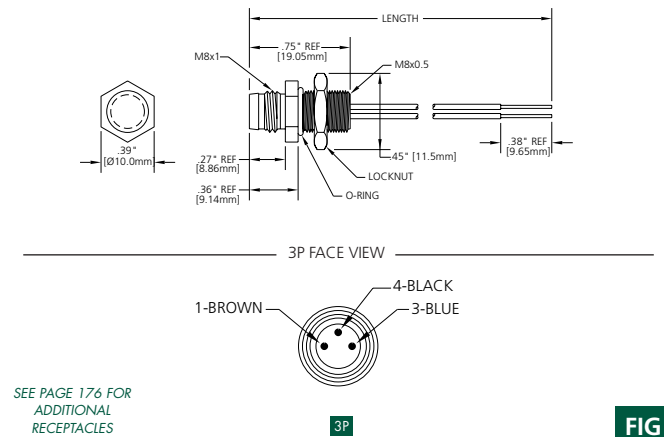

| FEMALE | FIG | SINGLE-ENDED LED CORDSETS WITH 2 METER PVC CABLE | |
|--------------------|-----|--|---------------|
| 90° PNP | 1 | 5030P1A10M020 | 4030P1A10M020 |
| 90° NPN | 1 | 5030N1A10M020 | 4030N1A10M020 |
| MATING RECEPTACLE* | 4 | 4R3P06A27C300 | 4R3P06A27C300 |
| FEMALE/MALE | FIG | DOUBLE-ENDED LED CORDSETS WITH 2 METER PVC CABLE | |
| 90° PNP/STRAIGHT | 2 | 5530P7A10M020 | 4430P7A10M020 |
| 90° PNP/90° | 3 | — | 4430P9A10M020 |
| 90° NPN/STRAIGHT | 2 | 5530N7A10M020 | 4430N7A10M020 |
| 90° NPN/90° | 3 | — | 4430N9A10M020 |

Specifications

CABLE DIMENSIONS

MECHANICAL

CONNECTOR FACE: PBT
 MOLDED BODY: PVC
 O-RING: VITON (THREADED ONLY)
 COUPLING NUT: NICKEL-PLATED BRASS
 CABLE: YELLOW, PVC CABLE JACKET, #24 AWG OVER 19 X #36 COPPER STRANDING, UL STYLE 2661
 OPTION: YELLOW, HIGH-FLEX PUR CABLE JACKET, #24 AWG OVER 128 X #44 STRANDING, UL STYLE 20233
 OUTSIDE DIAMETER: PVC PUR
 0.17" (4.3mm) 0.18" (4.6mm)

CERTIFICATIONS

UL: UL RECOGNIZED, FILE NO. E155210

RECEPTACLE DIMENSIONS

MALE RECEPTACLE
 (ACCOMMODATES THREADED AND SNAP FEMALE CORDSETS)

LED CIRCUIT DIAGRAM