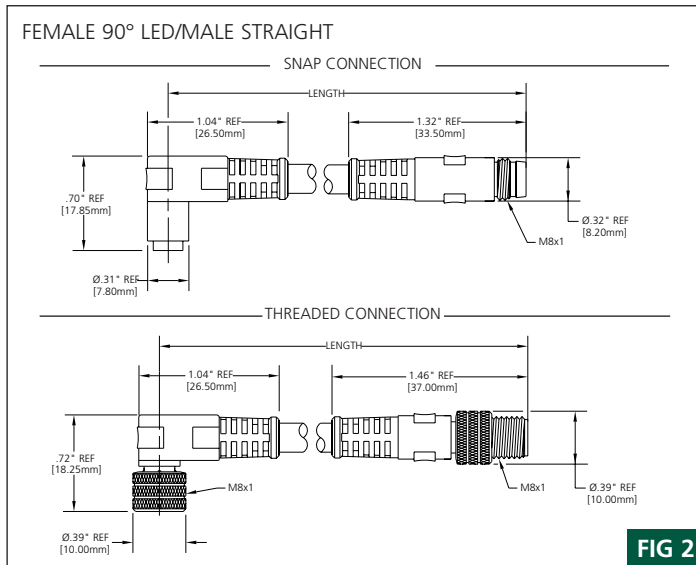

| FEMALE | FIG | SINGLE-ENDED LED CORDSETS WITH 2 METER PVC CABLE | |
|--------------------|-----|--|---------------|
| 90° PNP | 1 | 5030P1A10M020 | 4030P1A10M020 |
| 90° NPN | 1 | 5030N1A10M020 | 4030N1A10M020 |
| MATING RECEPTACLE* | 4 | 4R3P06A27C300 | 4R3P06A27C300 |
| FEMALE/MALE | FIG | DOUBLE-ENDED LED CORDSETS WITH 2 METER PVC CABLE | |
| 90° PNP/STRAIGHT | 2 | 5530P7A10M020 | 4430P7A10M020 |
| 90° PNP/90° | 3 | — | 4430P9A10M020 |
| 90° NPN/STRAIGHT | 2 | 5530N7A10M020 | 4430N7A10M020 |
| 90° NPN/90° | 3 | — | 4430N9A10M020 |

CATALOG OPTIONS

*See Page 176 for additional Mating Receptacles

Use the following chart to modify your part's specifications

5030P1A10M020

CABLE TYPE

PUR CABLE #24 AWG YELLOW . B09

CABLE LENGTH

4 METER 040
 5 METER 050

Specifications

CABLE DIMENSIONS

MECHANICAL

CONNECTOR FACE: PBT
 MOLDED BODY: PVC
 O-RING: VITON (THREADED ONLY)
 COUPLING NUT: NICKEL-PLATED BRASS
 CABLE: YELLOW, PVC CABLE JACKET, #24 AWG OVER 19 X #36 COPPER STRANDING, UL STYLE 2661
 OPTION: YELLOW, HIGH-FLEX PUR CABLE JACKET, #24 AWG OVER 128 X #44 STRANDING, UL STYLE 20233
 OUTSIDE DIAMETER: PVC PUR
 0.17" (4.3mm) 0.18" (4.6mm)

CERTIFICATIONS

UL: UL RECOGNIZED, FILE NO. E155210

RECEPTACLE DIMENSIONS

MALE RECEPTACLE
 (ACCOMMODATES THREADED AND SNAP FEMALE CORDSETS)

LED CIRCUIT DIAGRAM