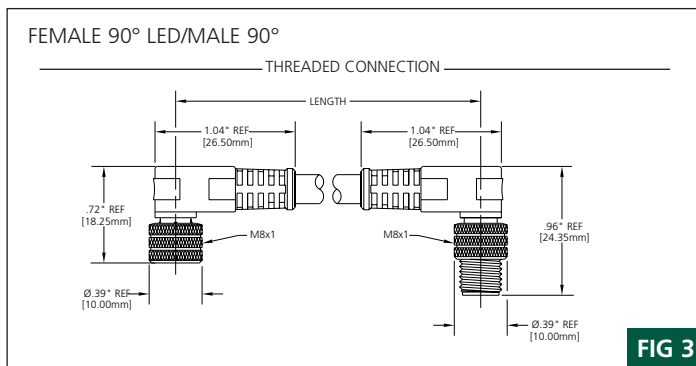

| FEMALE | FIG | SINGLE-ENDED LED CORDSETS WITH 2 METER PVC CABLE | |
|--------------------|-----|--|---------------|
| 90° PNP | 1 | 5030P1A10M020 | 4030P1A10M020 |
| 90° NPN | 1 | 5030N1A10M020 | 4030N1A10M020 |
| MATING RECEPTACLE* | 4 | 4R3P06A27C300 | 4R3P06A27C300 |
| FEMALE/MALE | FIG | DOUBLE-ENDED LED CORDSETS WITH 2 METER PVC CABLE | |
| 90° PNP/STRAIGHT | 2 | 5530P7A10M020 | 4430P7A10M020 |
| 90° PNP/90° | 3 | — | 4430P9A10M020 |
| 90° NPN/STRAIGHT | 2 | 5530N7A10M020 | 4430N7A10M020 |
| 90° NPN/90° | 3 | — | 4430N9A10M020 |

CATALOG OPTIONS

*See Page 176 for additional Mating Receptacles

Use the following chart to modify your part's specifications

5030P1A10M020

CABLE TYPE

PUR CABLE #24 AWG YELLOW . B09

CABLE LENGTH

4 METER 040
 5 METER 050

Specifications

CABLE DIMENSIONS

MECHANICAL

CONNECTOR FACE: PBT
 MOLDED BODY: PVC
 O-RING: VITON (THREADED ONLY)
 COUPLING NUT: NICKEL-PLATED BRASS
 CABLE: YELLOW, PVC CABLE JACKET, #24 AWG OVER 19 X #36 COPPER STRANDING, UL STYLE 2661
 OPTION: YELLOW, HIGH-FLEX PUR CABLE JACKET, #24 AWG OVER 128 X #44 STRANDING, UL STYLE 20233
 OUTSIDE DIAMETER: PVC PUR
 0.17" (4.3mm) 0.18" (4.6mm)

CERTIFICATIONS

UL: UL RECOGNIZED, FILE NO. E155210

RECEPTACLE DIMENSIONS

MALE RECEPTACLE
 (ACCOMMODATES THREADED AND SNAP FEMALE CORDSETS)

LED CIRCUIT DIAGRAM