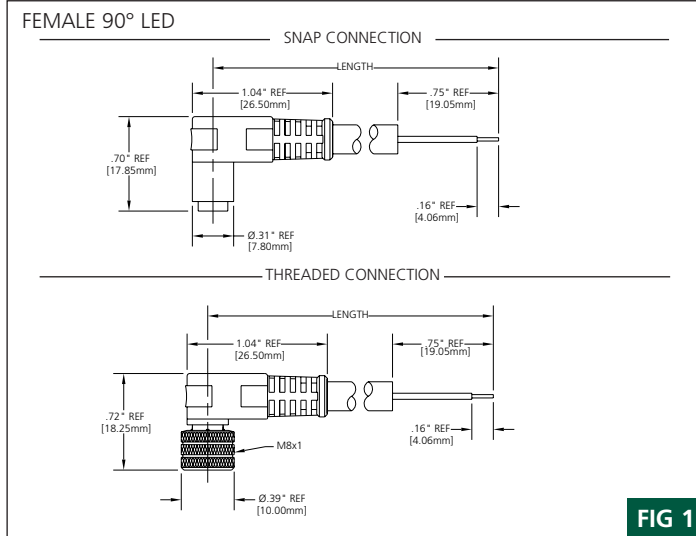

| FEMALE | FIG | SINGLE-ENDED LED CORDSETS WITH 2 METER PVC CABLE | |
|--------------------|-----|--|---------------|
| 90° PNP | 1 | 5030P1A10M020 | 4030P1A10M020 |
| 90° NPN | 1 | 5030N1A10M020 | 4030N1A10M020 |
| MATING RECEPTACLE* | 4 | 4R3P06A27C300 | 4R3P06A27C300 |
| FEMALE/MALE | FIG | DOUBLE-ENDED LED CORDSETS WITH 2 METER PVC CABLE | |
| 90° PNP/STRAIGHT | 2 | 5530P7A10M020 | 4430P7A10M020 |
| 90° PNP/90° | 3 | — | 4430P9A10M020 |
| 90° NPN/STRAIGHT | 2 | 5530N7A10M020 | 4430N7A10M020 |
| 90° NPN/90° | 3 | — | 4430N9A10M020 |

CATALOG OPTIONS

*See Page 176 for additional Mating Receptacles

Use the following chart to modify your part's specifications

5030P1A10M020

CABLE TYPE

PUR CABLE #24 AWG YELLOW . B09

CABLE LENGTH

4 METER 040
 5 METER 050

Specifications

CABLE DIMENSIONS

MECHANICAL

CONNECTOR FACE: PBT
 MOLDED BODY: PVC
 O-RING: VITON (THREADED ONLY)
 COUPLING NUT: NICKEL-PLATED BRASS
 CABLE: YELLOW, PVC CABLE JACKET, #24 AWG OVER 19 X #36 COPPER STRANDING, UL STYLE 2661
 OPTION: YELLOW, HIGH-FLEX PUR CABLE JACKET, #24 AWG OVER 128 X #44 STRANDING, UL STYLE 20233
 OUTSIDE DIAMETER: PVC PUR
 0.17" (4.3mm) 0.18" (4.6mm)

CERTIFICATIONS

UL: UL RECOGNIZED, FILE NO. E155210

RECEPTACLE DIMENSIONS

MALE RECEPTACLE
 (ACCOMMODATES THREADED AND SNAP FEMALE CORDSETS)

LED CIRCUIT DIAGRAM