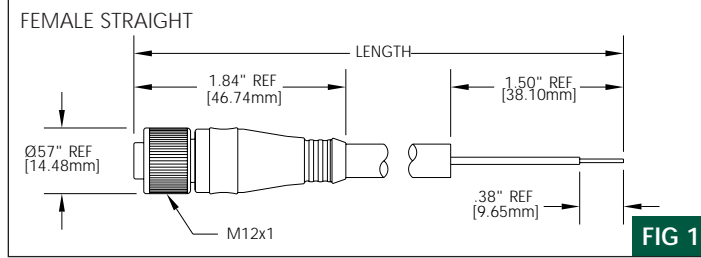

## CONNECTOR DIMENSIONS

FIG 1

FIG 2

FIG 3

FIG 4

- MECHANICAL**  
 CONNECTOR FACE: NYLON 6/6  
 MOLDED BODY: PVC  
 O-RING: NITRILE RUBBER  
 COUPLING NUT: ZINC DIECAST W/ BLACK EPOXY COAT, OPTIONAL STAINLESS STEEL TYPE 303 OR NON-METALLIC BLACK DELRIN
- CABLE:**  
 YELLOW #18 AWG THERMOSET RUBBER JACKET AND EPDM CONDUCTOR INSULATION OVER 41 X #34 COPPER STRANDING, 300V, UL STYLE SJOOW, CSA CERTIFIED SJOW
- OUTSIDE DIAMETER:**  
 3P - .32" (8.3mm)  
 4P - .33" (8.4mm)
- ELECTRICAL**  
 VOLTAGE RATING: 250V AC/DC  
 AMPERAGE: 3P - 4A  
 4P - 4A
- ENVIRONMENTAL**  
 PROTECTION: IP 68, NEMA 6P  
 AMBIENT OPERATING TEMP: -4° TO 221° F (-20° TO 105° C)
- CERTIFICATIONS**  
 UL: UL LISTED, FILE NO. E152210  
 CSA: CSA CERTIFIED, FILE NO LR6837

## RECEPTACLE DIMENSIONS

### FEMALE RECEPTACLE W/ INTERNAL THREADS AND 1/4" -18NPT THREADS

FIG 6