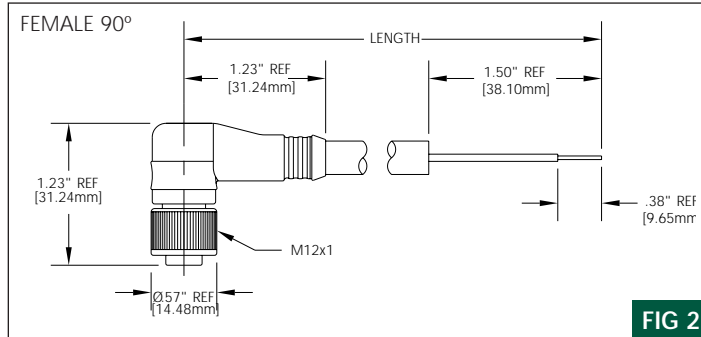

## CONNECTOR DIMENSIONS

FIG 1

FIG 2

FIG 3

FIG 4

- MECHANICAL**  
 CONNECTOR FACE: NYLON 6/6  
 MOLDED BODY: PVC  
 O-RING: NITRILE RUBBER  
 COUPLING NUT: ZINC DIECAST W/ BLACK EPOXY COAT, OPTIONAL STAINLESS STEEL TYPE 303 OR NON-METALLIC BLACK DELRIN
- CABLE:**  
 YELLOW #18 AWG THERMOSET RUBBER JACKET AND EPDM CONDUCTOR INSULATION OVER 41 X #34 COPPER STRANDING, 300V, UL STYLE SJOOW, CSA CERTIFIED SJOW
- OUTSIDE DIAMETER:**  
 3P - .32" (8.3mm)  
 4P - .33" (8.4mm)
- ELECTRICAL**  
 VOLTAGE RATING: 250V AC/DC  
 AMPERAGE: 3P - 4A  
 4P - 4A
- ENVIRONMENTAL**  
 PROTECTION: IP 68, NEMA 6P  
 AMBIENT OPERATING TEMP: -4° TO 221° F (-20° TO 105° C)
- CERTIFICATIONS**  
 UL: UL LISTED, FILE NO. E152210  
 CSA: CSA CERTIFIED, FILE NO LR6837

## RECEPTACLE DIMENSIONS

### FEMALE RECEPTACLE W/ INTERNAL THREADS AND 1/4" -18NPT THREADS

FIG 6