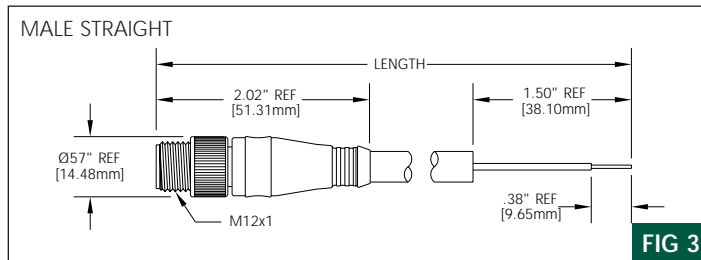

## CONNECTOR DIMENSIONS

FIG 1

FIG 2

FIG 3

FIG 4

- MECHANICAL**  
 CONNECTOR FACE: NYLON 6/6  
 MOLDED BODY: PVC  
 O-RING: NITRILE RUBBER  
 COUPLING NUT: ZINC DIECAST W/ BLACK EPOXY COAT, OPTIONAL STAINLESS STEEL TYPE 303 OR NON-METALLIC BLACK DELRIN
- CABLE:**  
 YELLOW #18 AWG THERMOSET RUBBER JACKET AND EPDM CONDUCTOR INSULATION OVER 41 X #34 COPPER STRANDING, 300V, UL STYLE SJOOW, CSA CERTIFIED SJOW
- OUTSIDE DIAMETER:**  
 3P - .32" (8.3mm)  
 4P - .33" (8.4mm)
- ELECTRICAL**  
 VOLTAGE RATING: 250V AC/DC  
 AMPERAGE: 3P - 4A  
 4P - 4A
- ENVIRONMENTAL**  
 PROTECTION: IP 68, NEMA 6P  
 AMBIENT OPERATING TEMP: -4° TO 221° F (-20° TO 105° C)
- CERTIFICATIONS**  
 UL: UL LISTED, FILE NO. E152210  
 CSA: CSA CERTIFIED, FILE NO LR6837

## RECEPTACLE DIMENSIONS