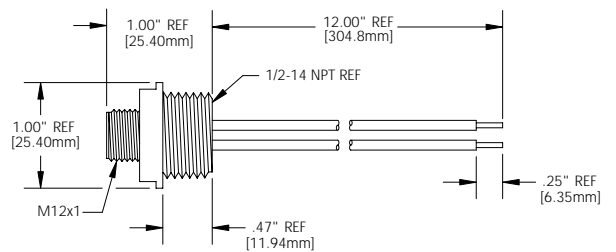

## CONNECTOR DIMENSIONS

FIG 1

FIG 2

FIG 3

FIG 4

- MECHANICAL**  
 CONNECTOR FACE: NYLON 6/6  
 MOLDED BODY: PVC  
 O-RING: NITRILE RUBBER  
 COUPLING NUT: ZINC DIECAST W/ BLACK EPOXY COAT, OPTIONAL STAINLESS STEEL TYPE 303 OR NON-METALLIC BLACK DELRIN
- CABLE:**  
 YELLOW #18 AWG THERMOSET RUBBER JACKET AND EPDM CONDUCTOR INSULATION OVER 41 X #34 COPPER STRANDING, 300V, UL STYLE SJOOW, CSA CERTIFIED SJOW
- OUTSIDE DIAMETER:**  
 3P - .32" (8.3mm)  
 4P - .33" (8.4mm)
- ELECTRICAL**  
 VOLTAGE RATING: 250V AC/DC  
 AMPERAGE: 3P - 4A  
 4P - 4A
- ENVIRONMENTAL**  
 PROTECTION: IP 68, NEMA 6P  
 AMBIENT OPERATING TEMP: -4° TO 221° F (-20° TO 105° C)
- CERTIFICATIONS**  
 UL: UL LISTED, FILE NO. E152210  
 CSA: CSA CERTIFIED, FILE NO LR6837

## RECEPTACLE DIMENSIONS

### MALE RECEPTACLE W/ EXTERNAL THREADS AND 1/2" -14NPT THREADS

SEE PAGE 116 FOR ADDITIONAL RECEPTABLES

FACE VIEW

FIG 5

### FEMALE RECEPTACLE W/ INTERNAL THREADS AND 1/4" -18NPT THREADS

FIG 6