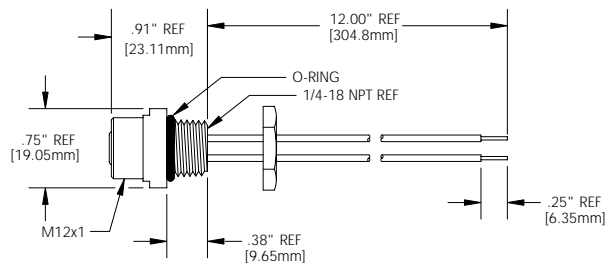

## CONNECTOR DIMENSIONS

FIG 1

FIG 2

FIG 3

FIG 4

- MECHANICAL**  
 CONNECTOR FACE: NYLON 6/6  
 MOLDED BODY: PVC  
 O-RING: NITRILE RUBBER  
 COUPLING NUT: ZINC DIECAST W/ BLACK EPOXY COAT, OPTIONAL STAINLESS STEEL TYPE 303 OR NON-METALLIC BLACK DELRIN
- CABLE:**  
 YELLOW #18 AWG THERMOSET RUBBER JACKET AND EPDM CONDUCTOR INSULATION OVER 41 X #34 COPPER STRANDING, 300V, UL STYLE SJOOW, CSA CERTIFIED SJOW
- OUTSIDE DIAMETER:**  
 3P - .32" (8.3mm)  
 4P - .33" (8.4mm)
- ELECTRICAL**  
 VOLTAGE RATING: 250V AC/DC  
 AMPERAGE: 3P - 4A  
 4P - 4A
- ENVIRONMENTAL**  
 PROTECTION: IP 68, NEMA 6P  
 AMBIENT OPERATING TEMP: -4° TO 221° F (-20° TO 105° C)
- CERTIFICATIONS**  
 UL: UL LISTED, FILE NO. E152210  
 CSA: CSA CERTIFIED, FILE NO LR6837

## RECEPTACLE DIMENSIONS

### MALE RECEPTACLE W/ EXTERNAL THREADS AND 1/2" -14NPT THREADS

SEE PAGE 116 FOR ADDITIONAL RECEPTABLES

FACE VIEW

FIG 5

### FEMALE RECEPTACLE W/ INTERNAL THREADS AND 1/4" -18NPT THREADS

FIG 6