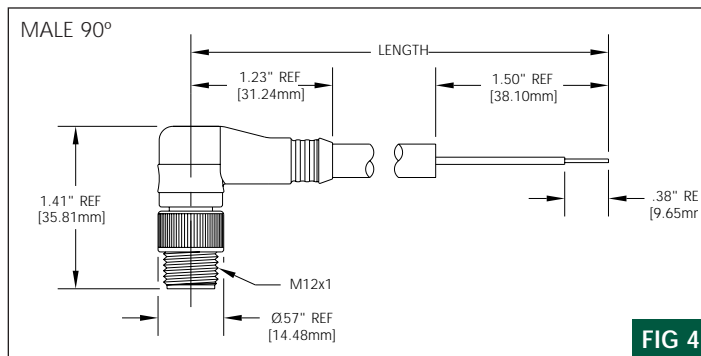

## CONNECTOR DIMENSIONS

FIG 1

FIG 2

FIG 3

FIG 4

- MECHANICAL**  
 CONNECTOR FACE: NYLON 6/6  
 MOLDED BODY: PVC  
 O-RING: NITRILE RUBBER  
 COUPLING NUT: ZINC DIECAST W/ BLACK EPOXY COAT, OPTIONAL STAINLESS STEEL TYPE 303 OR NON-METALLIC BLACK DELRIN
- CABLE:**  
 YELLOW #18 AWG THERMOSET RUBBER JACKET AND EPDM CONDUCTOR INSULATION OVER 41 X #34 COPPER STRANDING, 300V, UL STYLE SJOOW, CSA CERTIFIED SJOW
- OUTSIDE DIAMETER:**  
 3P - .32" (8.3mm)  
 4P - .33" (8.4mm)
- ELECTRICAL**  
 VOLTAGE RATING: 250V AC/DC  
 AMPERAGE: 3P - 4A  
 4P - 4A
- ENVIRONMENTAL**  
 PROTECTION: IP 68, NEMA 6P  
 AMBIENT OPERATING TEMP: -4° TO 221° F (-20° TO 105° C)
- CERTIFICATIONS**  
 UL: UL LISTED, FILE NO. E152210  
 CSA: CSA CERTIFIED, FILE NO LR6837

## RECEPTACLE DIMENSIONS

### MALE RECEPTACLE W/ EXTERNAL THREADS AND 1/2" -14NPT THREADS

SEE PAGE 116 FOR ADDITIONAL RECEPTABLES

FACE VIEW

FIG 5

### FEMALE RECEPTACLE W/ INTERNAL THREADS AND 1/4" -18NPT THREADS

FIG 6