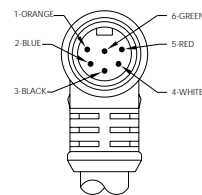

CONNECTOR DIMENSIONS

FEMALE STRAIGHT/MALE STRAIGHT

FIG 1

FEMALE 90°/MALE STRAIGHT

FIG 2

FEMALE STRAIGHT/MALE 90°

FIG 3

FEMALE 90°/MALE 90°

FIG 4

MALE FACE VIEW

6P

7P

8P

MALE FACE VIEW

6P

7P