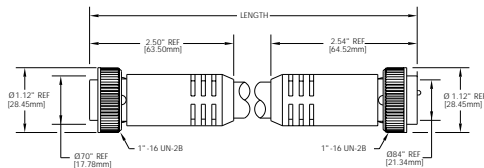

CATALOG OPTIONS

Use the following chart to modify your part's specifications

226020A01F0301

CABLE LENGTH

6'	060
12'	120
20'	200

COUPLING NUT

STAINLESS STEELADD 1

Specifications

- MECHANICAL**
 CONNECTOR FACE: PVC - UL STD 94 - V0
 MOLDED BODY: PVC - UL STD 94 - V0
 COUPLING NUT: ZINC DIECAST W/ BLACK EPOXY-COAT, OPTIONAL STAINLESS STEEL TYPE 303
- CABLE:**
 YELLOW, #16 PVC JACKET & PVC CONDUCTOR INSULATION OVER 65 X #34 COPPER STRANDING, UL ST00W CSA ST
- OUTSIDE DIAMETER:**
 6P - .54" (13.7mm)
 7P - .54" (13.7mm)
 8P - .61" (15.5mm)
- ELECTRICAL**
 VOLTAGE RATING: 600V AC/DC
 AMPERAGE:
 6P - 8A
 7P - 8A
 8P - 7A
- ENVIRONMENTAL**
 PROTECTION: IP 68, NEMA 6P
 AMBIENT OPERATING TEMP: -4° TO 221° F (-20° TO 105° C)
- CERTIFICATIONS**
 UL: UL RECOGNIZED, FILE NO. E46237
 CSA: CSA CERTIFIED, FILE NO. LR6837

CONNECTOR DIMENSIONS

FEMALE STRAIGHT/MALE STRAIGHT

FIG 1

FEMALE 90°/MALE STRAIGHT

FIG 2

FEMALE STRAIGHT/MALE 90°

FIG 3

FEMALE 90°/MALE 90°

FIG 4

MALE FACE VIEW

6P

7P

8P

MALE FACE VIEW

6P

7P