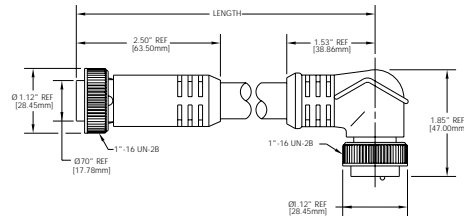

CATALOG OPTIONS

Use the following chart to modify your part's specifications

226020A01F0301

CABLE LENGTH

6'	060
12'	120
20'	200

COUPLING NUT

STAINLESS STEELADD 1

Specifications

- MECHANICAL**
 CONNECTOR FACE: PVC - UL STD 94 - V0
 MOLDED BODY: PVC - UL STD 94 - V0
 COUPLING NUT: ZINC DIECAST W/ BLACK EPOXY-COAT, OPTIONAL STAINLESS STEEL TYPE 303
- CABLE:**
 YELLOW, #16 PVC JACKET & PVC CONDUCTOR INSULATION OVER 65 X #34 COPPER STRANDING, UL ST00W CSA ST
- OUTSIDE DIAMETER:**
 6P - .54" (13.7mm)
 7P - .54" (13.7mm)
 8P - .61" (15.5mm)
- ELECTRICAL**
 VOLTAGE RATING: 600V AC/DC
 AMPERAGE:
 6P - 8A
 7P - 8A
 8P - 7A
- ENVIRONMENTAL**
 PROTECTION: IP 68, NEMA 6P
 AMBIENT OPERATING TEMP: -4° TO 221° F (-20° TO 105° C)
- CERTIFICATIONS**
 UL: UL RECOGNIZED, FILE NO. E46237
 CSA: CSA CERTIFIED, FILE NO. LR6837

CONNECTOR DIMENSIONS

FEMALE STRAIGHT/MALE STRAIGHT

FIG 1

FEMALE 90°/MALE STRAIGHT

FIG 2

FEMALE STRAIGHT/MALE 90°

FIG 3

FEMALE 90°/MALE 90°

FIG 4

MALE FACE VIEW

6P

7P

8P

MALE FACE VIEW

6P

7P