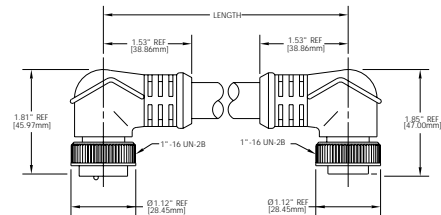

CATALOG OPTIONS

Use the following chart to modify your part's specifications

226020A01F0301

CABLE LENGTH

6'	060
12'	120
20'	200

COUPLING NUT

STAINLESS STEELADD 1

Specifications

- MECHANICAL**
 CONNECTOR FACE: PVC - UL STD 94 - V0
 MOLDED BODY: PVC - UL STD 94 - V0
 COUPLING NUT: ZINC DIECAST W/ BLACK EPOXY-COAT, OPTIONAL STAINLESS STEEL TYPE 303
- CABLE:**
 YELLOW, #16 PVC JACKET & PVC CONDUCTOR INSULATION OVER 65 X #34 COPPER STRANDING, UL ST00W CSA ST
- OUTSIDE DIAMETER:**
 6P - .54" (13.7mm)
 7P - .54" (13.7mm)
 8P - .61" (15.5mm)
- ELECTRICAL**
 VOLTAGE RATING: 600V AC/DC
 AMPERAGE:
 6P - 8A
 7P - 8A
 8P - 7A
- ENVIRONMENTAL**
 PROTECTION: IP 68, NEMA 6P
 AMBIENT OPERATING TEMP: -4° TO 221° F (-20° TO 105° C)
- CERTIFICATIONS**
 UL: UL RECOGNIZED, FILE NO. E46237
 CSA: CSA CERTIFIED, FILE NO. LR6837

CONNECTOR DIMENSIONS

FEMALE STRAIGHT/MALE STRAIGHT

FIG 1

FEMALE 90°/MALE STRAIGHT

FIG 2

FEMALE STRAIGHT/MALE 90°

FIG 3

FEMALE 90°/MALE 90°

FIG 4

MALE FACE VIEW

6P

7P

8P

MALE FACE VIEW

6P

7P