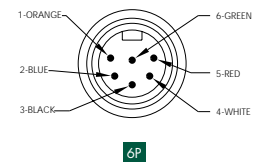

CONNECTOR DIMENSIONS

FEMALE STRAIGHT/MALE STRAIGHT

FIG 1

FEMALE 90°/MALE STRAIGHT

FIG 2

FEMALE STRAIGHT/MALE 90°

FIG 3

FEMALE 90°/MALE 90°

FIG 4

MALE FACE VIEW

6P

7P

8P

MALE FACE VIEW

6P

7P