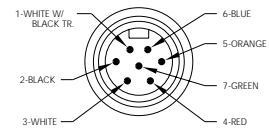

CONNECTOR DIMENSIONS

FEMALE STRAIGHT/MALE STRAIGHT

FIG 1

FEMALE 90°/MALE STRAIGHT

FIG 2

FEMALE STRAIGHT/MALE 90°

FIG 3

FEMALE 90°/MALE 90°

FIG 4

MALE FACE VIEW

6P

7P

8P

MALE FACE VIEW

6P

7P