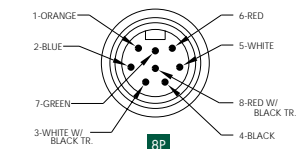

CONNECTOR DIMENSIONS

FEMALE STRAIGHT/MALE STRAIGHT

FIG 1

FEMALE 90°/MALE STRAIGHT

FIG 2

FEMALE STRAIGHT/MALE 90°

FIG 3

FEMALE 90°/MALE 90°

FIG 4

MALE FACE VIEW

6P

7P

8P

MALE FACE VIEW

6P

7P