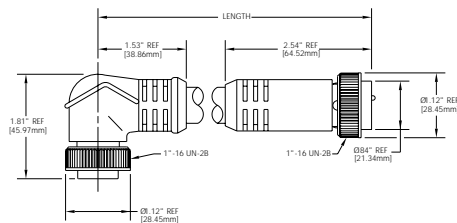

CATALOG OPTIONS

Use the following chart to modify your part's specifications

226020A01F0301

CABLE LENGTH

6'	060
12'	120
20'	200

COUPLING NUT

STAINLESS STEELADD 1

Specifications

- MECHANICAL**
 CONNECTOR FACE: PVC - UL STD 94 - V0
 MOLDED BODY: PVC - UL STD 94 - V0
 COUPLING NUT: ZINC DIECAST W/ BLACK EPOXY-COAT, OPTIONAL STAINLESS STEEL TYPE 303
- CABLE:**
 YELLOW, #16 PVC JACKET & PVC CONDUCTOR INSULATION OVER 65 X #34 COPPER STRANDING, UL ST00W CSA ST
- OUTSIDE DIAMETER:**
 6P - .54" (13.7mm)
 7P - .54" (13.7mm)
 8P - .61" (15.5mm)
- ELECTRICAL**
 VOLTAGE RATING: 600V AC/DC
 AMPERAGE:
 6P - 8A
 7P - 8A
 8P - 7A
- ENVIRONMENTAL**
 PROTECTION: IP 68, NEMA 6P
 AMBIENT OPERATING TEMP: -4° TO 221° F (-20° TO 105° C)
- CERTIFICATIONS**
 UL: UL RECOGNIZED, FILE NO. E46237
 CSA: CSA CERTIFIED, FILE NO. LR6837

CONNECTOR DIMENSIONS

FEMALE STRAIGHT/MALE STRAIGHT

FIG 1

FEMALE 90°/MALE STRAIGHT

FIG 2

FEMALE STRAIGHT/MALE 90°

FIG 3

FEMALE 90°/MALE 90°

FIG 4

MALE FACE VIEW

6P

7P

8P

MALE FACE VIEW

6P

7P