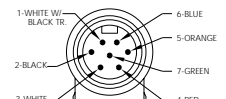

CONNECTOR DIMENSIONS

FEMALE STRAIGHT/MALE STRAIGHT

FIG 1

FEMALE 90°/MALE STRAIGHT

FIG 2

FEMALE STRAIGHT/MALE 90°

FIG 3

FEMALE 90°/MALE 90°

FIG 4

MALE FACE VIEW

6P

7P

8P

MALE FACE VIEW

6P

7P