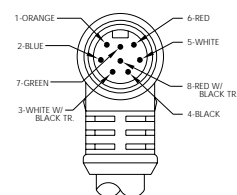

CONNECTOR DIMENSIONS

FEMALE STRAIGHT/MALE STRAIGHT

FIG 1

FEMALE 90°/MALE STRAIGHT

FIG 2

FEMALE STRAIGHT/MALE 90°

FIG 3

FEMALE 90°/MALE 90°

FIG 4

MALE FACE VIEW

6P

7P

8P

MALE FACE VIEW

6P

7P